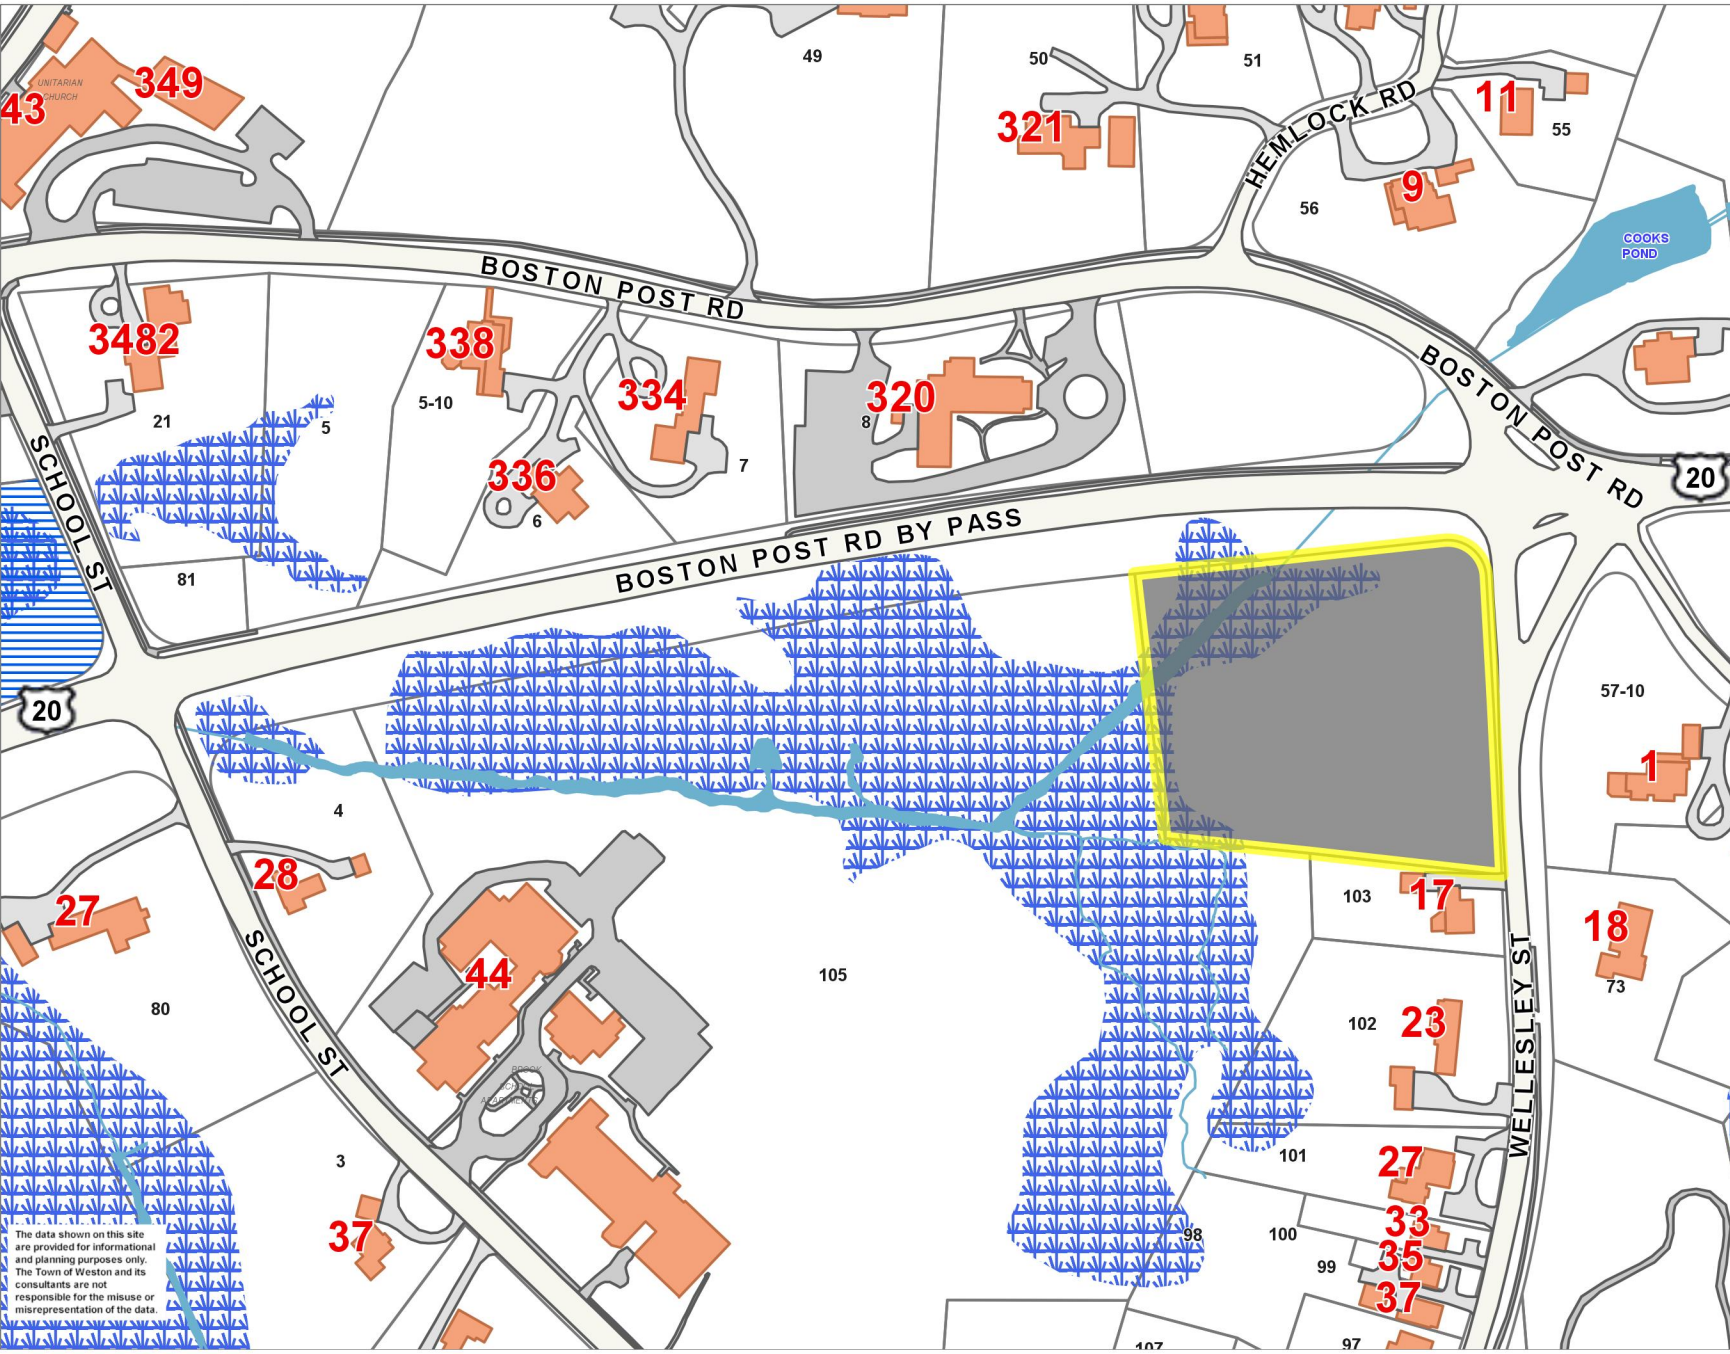

- Sidewalks
- Roads
  - Bridge
  - Paved Road
  - Unpaved Road
- Parking Lots
  - Paved Parking
  - Unpaved Parking
- Driveways
  - Paved Driveway
  - Unpaved Driveway
- Streams
  - Stream
  - Floodwall
  - Ditch
- Ponds and Rivers
  - Rivers
  - Ponds
- Preservation Restriction
- Buildings
  - Wet Areas
- Parcels
- MA Highways
  - Interstate
  - US Highway
  - Numbered Routes
- Town Boundary
- MA Towns
  - MA Towns Opaque
- Road Centerlines
- Railroads
  - Railway
  - Abandoned Railway